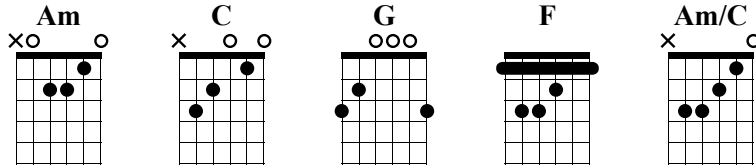

Counting Stars - Guitare 2

BEAUDOUIN Olivier 06.83.81.79.73

-OneRepublic

♩ = 107

A Refrain - Intro 1

Lately, I've been,
But baby, I've been,

I've been losin' sleep
I've been prayin' hard

Dreamin' about the things that we could be
Said no more countin' dollars, we'll be countin' stars

Am C G F F

Capo. fret 4

s.guit.

B Intro 2

♩ = 122

C Couplet 1

I see this life like a swinging vine
Old but I'm not that old

Swing my heart across the line
Young but I'm not that bold

And in my face is flashing signs
And I don't think the world is sold

Seek it out and ye shall find
On just doing what we're told

Am C G F